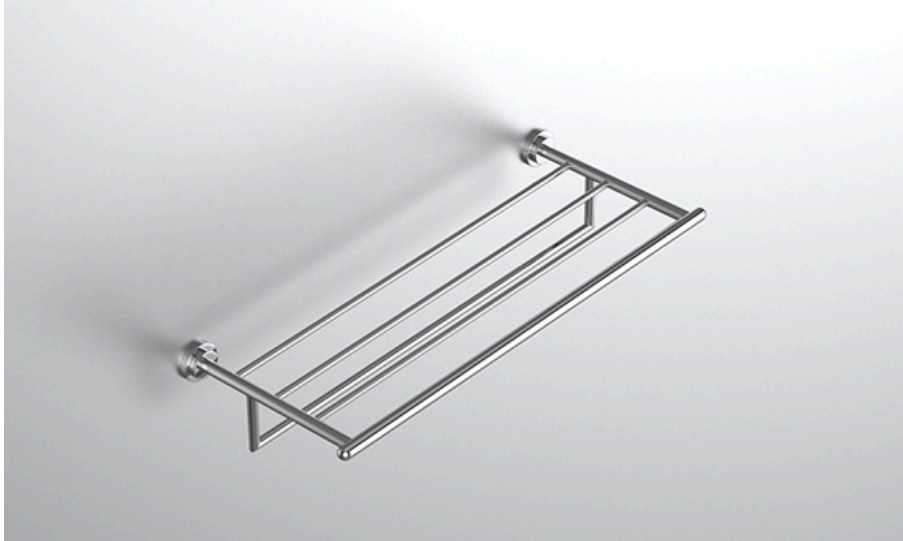

neelnox

LET
THERE
BE **DESIGN.**

FEATURES

- Premium 304 Grade Stainless Steel
- Solid Mount Construction
- Concealed Installation Hardware
- State of the art wall anchors included for installation on Dry wall or Tile

COLLECTION AIRE CLASSIC

TOWEL RACK WITH BAR

Model	Product	Finishes Available
AIC-TRKB24	Towel Rack With Bar	Multiple finishes available. Over 23 finishes to choose from.

FINISHES			
	Polished (-P)	Antique Copper (-ACOP)	Polished Gold (-PGLD)
	Brushed (-B)	Polished Brass (-PBRS)	Brushed Copper (-BCOP)
	Brushed Gold (-BGLD)	Matte White (-WHT)	Brushed Rose Gold (-BRGD)
	Matte Black (-BLK)	Brushed Modern Bronze (-BMBRZ)	Brushed Black (-BRBLK)
	Oil Rubbed Bronze (-ORB)	Glossy White (-GWHT)	Polished Black (-PBLK)
	Brushed Brass (-BBRS)	Polished Rose Gold (-PRGD)	Antique Nickel (-ANKL)
	Brushed Bronze (-BBRZ)	Unlacquered Brass (-UBRS)	Black Nickel (-NKBL)
	Antique Brass (-ABRS)	Polished Nickel (-PNKL)	

Dimensions in inches

FRONT

TOP

SIDE

NOTE: Dimensions subject to change without notice.